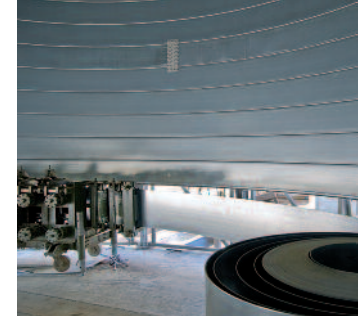

## LIPP Bulk Storage Silos optimum storage for a wide variety of materials

LIPP Double-Seam technology and welded LIPP tanks have proven to be particularly suitable for bulk storage applications in industry and agriculture. LIPP silos provide a high level of stability and total leak-tightness and protect bulk materials from moisture. The smooth internal walls of the silos are a benefit that pays dividends when storing special media.

### Fast On-Site Assembly

The LIPP Double-Seam-System is the fastest, most efficient and simplest procedure, to build tanks flexibly at customer's location. LIPP Tanks are easy to assemble on smallest space.

Fast On-Site Assembly

Agricultural Cooperative in Italy: LIPP Bulk Storage Silos for grain storage

Technical Data	Materials	Equipment	Specialised company
<p><b>Volume</b> from 100 to 12.000 m<sup>3</sup></p> <p><b>Diameter</b> continuously variable from 3 to 40 m</p> <p><b>Height</b> continuously variable from 2 to 40 m</p> <p><b>Medium</b> bulk goods of all sorts</p> <p><b>Exterior colour</b> freely selectable according to RAL</p>	<p>Galvanized/Black Steel</p> <p>Possible materials on request: <b>VERINOX</b> Stainless Steel</p>	<p>Openings and leadthroughs of any size and shape can be installed, even in the event of subsequent upgrades. There is a wide range of peripheral accessories available for the technical equipment of the tank:</p> <ul style="list-style-type: none"> <li>. Roofs and Covers</li> <li>. Tank and Roof insulation</li> <li>. Gates, stairways, ladders, platforms, connection pieces, manholes, etc.</li> </ul>	<p>LIPP is a certified specialised company according to article 19 of the German Water Resources Act, ISO 9001:2015 and DIN EN 1090 EXC3, paying particular attention to the durability of its products, a professional execution and a solid workmanship in every detail.</p> <div style="display: flex; justify-content: space-around; align-items: center;">   </div>